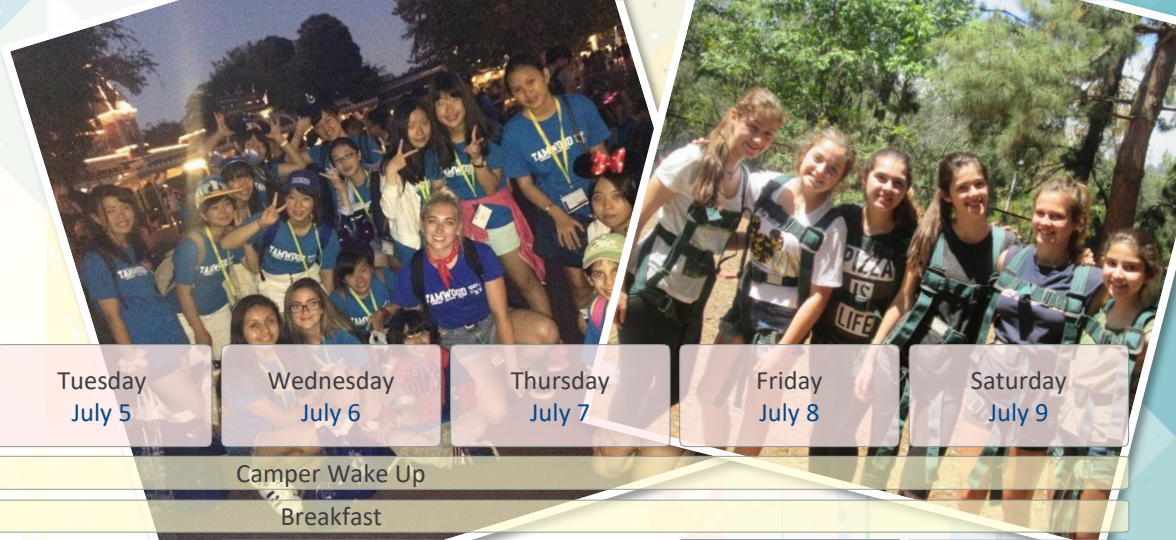

Los Angeles 2022 Summer Camp

Week 1 Schedule – Residence

Youth Experience Program (Age 11 to 14)

Time	Sunday July 3	Monday July 4	Tuesday July 5	Wednesday July 6	Thursday July 7	Friday July 8	Saturday July 9	
7.00 – 7.45	Camper Wake Up							
8.00 – 9.45	Breakfast							
9.00 – 12.15	Camper Arrivals In-Take	Core English Class	Full Day Excursion: Hollywood Walk of Fame Wax Museum Dinner Griffith Observatory	Core English Class	Full Day Excursion: Six Flags: Magic Mountain	Core English Class	Core English Class	
12.15 – 1.15		Applied English in Discovery Modules		Applied English in Discovery Modules		Applied English in Discovery Modules		
1.30 – 4.45	Settle in and Unpack	Lunch		Lunch		Lunch	Camper Group Activity	Discovery Module Showcase
4.00 – 5.45	Dorm Time	Photo Challenge Campus Tour		Camper Group Activity		Camper Movement Activity	STEAM or Teambuilding Activity	Flash Mob Challenge
6.00 – 7.00	Dinner	Welcome BBQ		Dorm Time		Dinner	Dorm Time	Dinner
7.00 – 9.00	Campus Health & Safety Orientation	Camper Welcome Night	Tamwood Wacky Fashion Show	Tamwood International Carnival	New York New York Disco			
9.00 – 9.30	Conversation Club and Snacks							
9.30 – 10.30	Dorm Time							
10.30	quiet Time and Bedtime							

*All excursions & evening programs are subject to change due to weather & availability.

*Conversation Club may be cancelled due to late return from excursions or schedule constraints.

*This is sample schedule only, the exact time of program will be decided on arrival