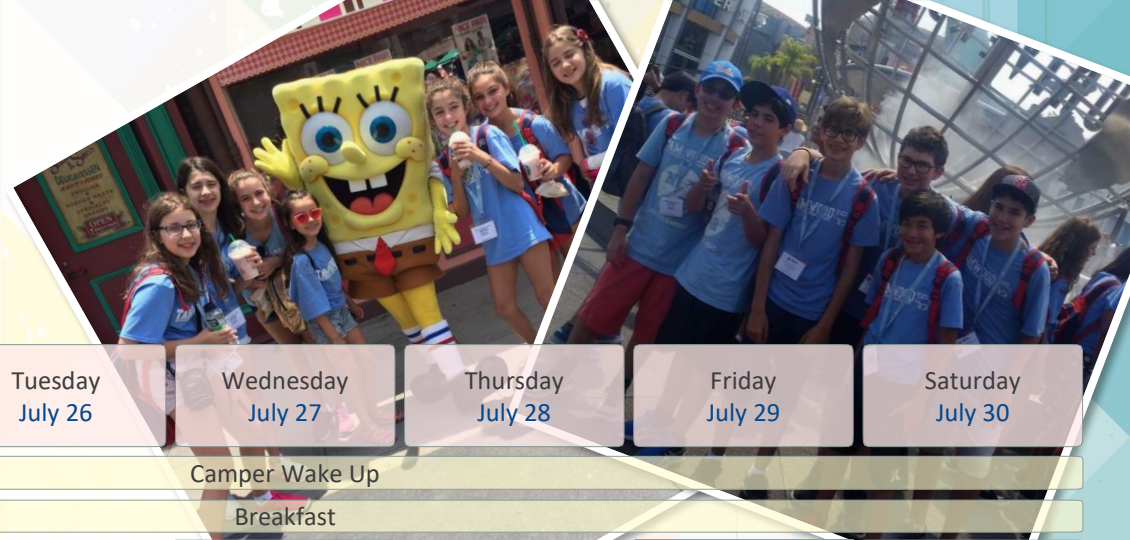

Los Angeles 2022 Summer Camp

Week 4 Schedule – Residence

Youth Experience Program (Age 11 to 14)

Time	Sunday July 24	Monday July 25	Tuesday July 26	Wednesday July 27	Thursday July 28	Friday July 29	Saturday July 30		
7.00 – 7.45	Camper Wake Up								
8.00 – 9.45	Breakfast								
9.00 – 12.15	Camper Arrivals In-Take	Core English Class	Full Day Excursion: Citadel Outlet Shopping Dodgers Baseball Game	Core English Class	Full Day Excursion: Disney California Adventure	Core English Class	Core English Class		
12.15 – 1.15		Applied English in Discovery Modules		Applied English in Discovery Modules		Applied English in Discovery Modules	Applied English in Discovery Modules		
1.30 – 4.45	Settle in and Unpack	Lunch		Lunch		Lunch	Lunch	Camper Group Activity	Discovery Module Showcase
4.00 – 5.45	Dorm Time	Campus Tour & UCLA Store		Dorm Time		Dorm Time	Dorm Time	STEAM or Teambuilding	Team Challenge
6.00 – 7.00	Dinner	Welcome BBQ		Dinner		Dinner	Dinner	Tamwood Crazy Olympic	Under The Sea Disco
7.00 – 9.00	Campus Health & Safety Orientation	Camper Welcome Night	Tamwood Game Show						
9.00 – 9.30	Conversation Club and Snacks								
9.30 – 10.30	Dorm Time								
10.30	quiet Time and Bedtime								

*All excursions & evening programs are subject to change due to weather & availability.

*Conversation Club may be cancelled due to late return from excursions or schedule constraints.

*This is sample schedule only, the exact time of program will be decided on arrival